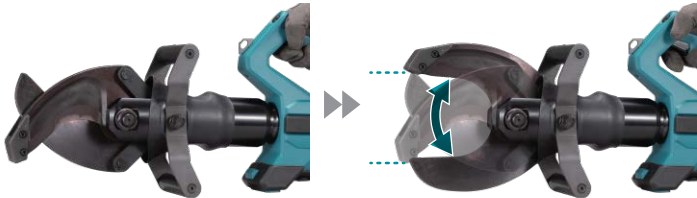

Cordless Cable Cutter DTC104

Satisfy Professional's Needs

Capable of cutting large-diameter electric wires,
with a maximum cutting capacity of 105 mm

Output force

120 kN

Maximum blade
opening width

105 mm

Capable of cutting large-diameter electric wires

Cable type	Cutting capacity
Polyethylene power cable	ø72mm (4 x 325mm ²)
PVC insulated multi-core cable	ø77mm (3 x 325mm ²)
Annealed copper wire	ø105mm (1,300mm ²)
Hard-drawn copper wire	ø90mm (1,300mm ²)
Aluminum wire	ø105mm (1,300mm ²)

Automatic reverse function

The blades automatically return to their original position after completing the cutting operation, enhancing work efficiency.

Release button

Opens the blades to the maximum opening angle.

Cordless Cable Cutter

DTC104

Built-in Job Light

Output force	120 kN
Max blade opening width	105 mm (4-1/8")
Max cable cutting capacity	Polyethylene power cable: ø72 mm (4 x 325 mm ²) PVC insulated multi-core cable: ø77 mm (3 x 325 mm ²) Annealed copper wire: ø105 mm (1,300 mm ²) Hard-drawn copper wire: ø90 mm (1,300 mm ²) Aluminum wire: ø105 mm (1,300 mm ²)
Dimensions (L x W x H) (Battery)	718 x 123 x 267 mm (28-1/4 x 4-7/8 x 10-1/2")
Net weight (Battery)	10.2 - 10.5 kg (22.5 - 23.1 lbs.)
	BL1815N - BL1860B