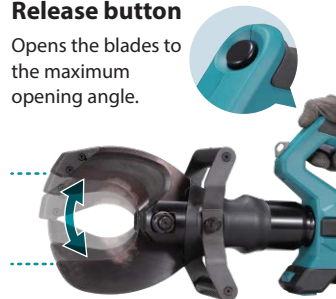

Cordless Cable Cutter DTC104

Satisfy Professional's Needs

Capable of cutting large-diameter electric wires,
with a maximum cutting capacity of 105 mm

Output force

120 kN

Maximum blade
opening width

105 mm

Capable of cutting large-diameter electric wires

Cable type	Cutting capacity
Polyethylene power cable	ø72mm (4 x 325mm ²)
PVC insulated multi-core cable	ø77mm (3 x 325mm ²)
Annealed copper wire	ø105mm (1,300mm ²)
Hard-drawn copper wire	ø90mm (1,300mm ²)
Aluminum wire	ø105mm (1,300mm ²)

Automatic reverse function

The blades automatically return to their original position after completing the cutting operation, enhancing work efficiency.

Release button

Opens the blades to the maximum opening angle.

Cordless Cable Cutter

DTC104

Built-in Job Light

Output force	120 kN
Max blade opening width	105 mm (4-1/8")
Max cable cutting capacity	Polyethylene power cable: ø72 mm (4 x 325 mm ²) PVC insulated multi-core cable: ø77 mm (3 x 325 mm ²) Annealed copper wire: ø105 mm (1,300 mm ²) Hard-drawn copper wire: ø90 mm (1,300 mm ²) Aluminum wire: ø105 mm (1,300 mm ²)
Dimensions (L x W x H) (Battery)	718 x 123 x 267 mm (28-1/4 x 4-7/8 x 10-1/2")
Net weight (Battery)	10.2 - 10.5 kg (22.5 - 23.1 lbs.)
	BL1815N - BL1860B