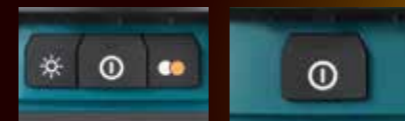

photo: DMR057

Cordless Radio with Lantern that can be used at work, play, or anytime

Lantern with 3 light tone settings

MR010G / DMR057 only

Warm white

You will feel relaxed.
(about 2,500K)

Neutral white

(about 3,500K)

Daylight white

You can easily read what is written / printed.
(about 5,000K)

Switch

MR010G / DMR057

DMR055

- Brightness setting button (2 stages) (MR010G / DMR057 only)
- Lantern light tone setting button (3 tones) (MR010G / DMR057 only)
- On/off and Mode select button