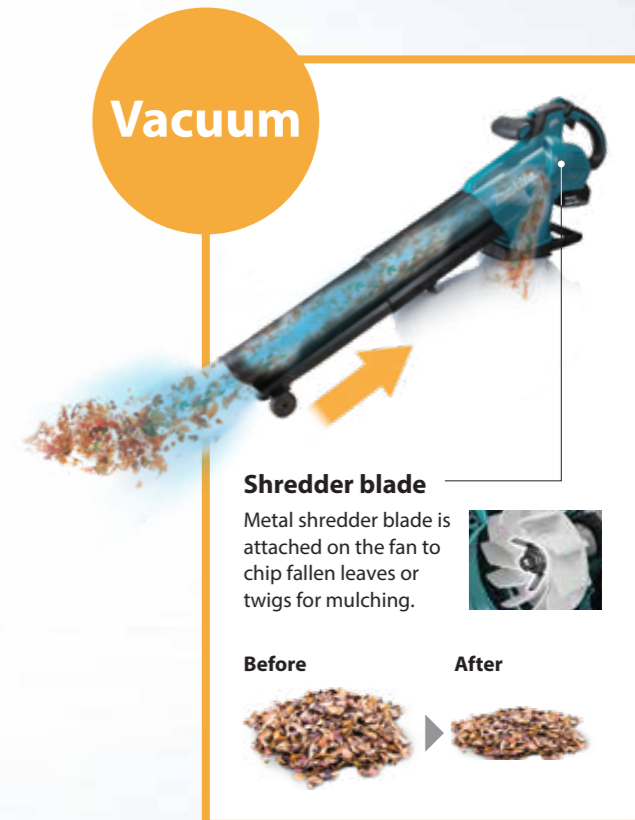

Vacuum

Shredder blade

Metal shredder blade is attached on the fan to chip fallen leaves or twigs for mulching.

Before

After

Vacuum / Blower

Single action lever for blower / vacuum mode selection

Blower