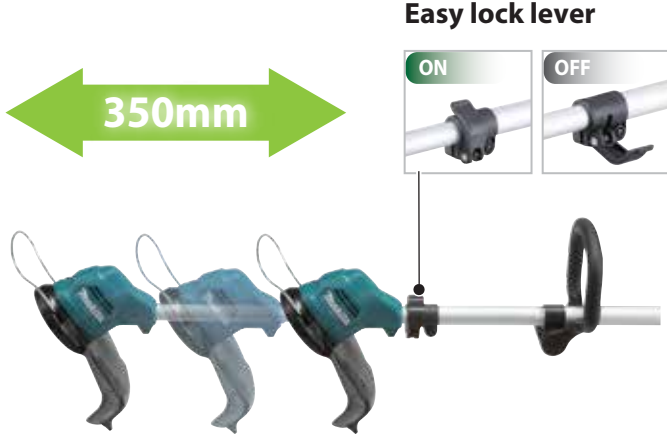

## Telescopic pipe shaft adjustable in length from 845mm (33-1/4") to 1,195mm (47")

(with Nylon cord)

## Ergonomic loop handle for added maneuverability

- Provides easy handling especially on level ground.
- Tool-less removal/installation
- Installation position is adjustable to any desired position without tool.

## Well balanced design with fully adjustable features to suit any operator

### Wire guard

- reduces the risk of damaging fences, flowers or ornaments.
- used as auxiliary guide for edging

**12V<sup>max</sup>**  
**LITHIUM-ION**