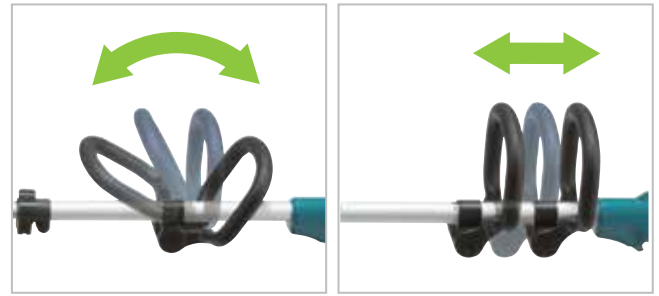

## Telescopic pipe shaft adjustable in length from 845mm (33-1/4") to 1,195mm (47")

(with Nylon cord)

## Ergonomic loop handle for added maneuverability

- Provides easy handling especially on level ground.
- Tool-less removal/installation
- Installation position is adjustable to any desired position without tool.

### Wire guard

- reduces the risk of damaging fences, flowers or ornaments.
- used as auxiliary guide for edging

**12V<sup>max</sup>**  
**LITHIUM-ION**