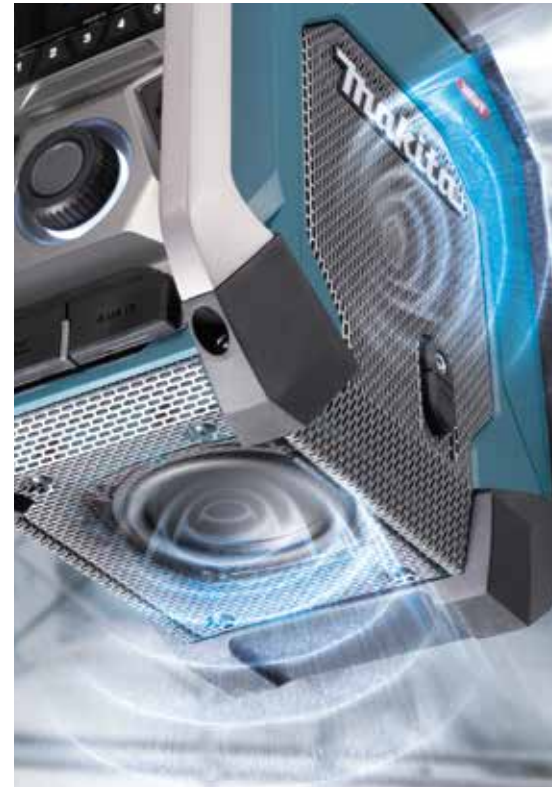

Job Site Radio
MR006G
 12Vmax-40Vmax / AC

Satisfy Professional's Needs

XGT
40V **Li-ion**
max

Newly Compatible
with 40Vmax XGT
Li-ion Batteries

High Quality Sound

With midrange / treble speakers on both sides and woofer on the bottom for deeper and richer sound

7 Selectable sound modes

- Sound mode can be selected to suit the music genre.
- MY EQ (my equalizer) mode enables to independently adjust treble, midrange and bass for a desired sound quality.
- LED color indicates the selected sound mode.

Equalizer	LED
FLAT	White
JAZZ	Blue
ROCK	Red
CLASSIC	Brown
POP	Pink
NEWS	Yellow
MY EQ	Green

- Carry handle with built in FM antenna**
- Swivels 90 degrees
 - Features soft grip

equipped with Bluetooth class 2** to wirelessly play music from a mobile device.

Black panel with illuminated letters

Dust and shower-proof construction: IP65
For use in outdoor applications or harsh environments

Dual power sources

Runs on AC adapter or Makita rechargeable Li-ion batteries.