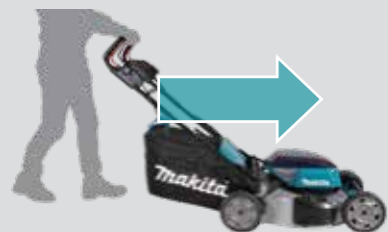

ZERO EMISSION

Aluminum Deck

DLM533

Built-in ball bearing on axles for added durability

Side Discharge

(DLM532 / DLM530)

with side discharge mouth

Steel Deck

DLM532 / DLM530
DLM462

Steel Deck

DLM460

Single-lever cutting height adjustment

Built-in ball bearing on axles for added durability

Plastic Deck

DLM432 / DLM382

Model	Deck	Self-Propelled	BL MOTOR	Battery slots	Cutting / Collecting / Mulching	Rear discharge	Side discharge
DLM533	Aluminum	✓	✓	4	✓	✓	
DLM532	Steel	✓	✓	4	✓		✓
DLM530	Steel		✓	4	✓		✓
DLM462	Steel	✓	✓	4	✓		
DLM460	Steel		✓	2	✓		
DLM432	Plastic			2	✓*		
DLM382	Plastic			2	✓*		

* Optional accessory for Mulching (DLM432 / DLM382)

Self-Propelled
(DLM533 / DLM532 / DLM462)

BL
MOTOR

except DLM432 / DLM382

Single-lever cutting height adjustment

photo: DLM533

IPX4 (water resistant)

Recommended mowing area

DLM533 / DLM532 / DLM530

BL1860B x4

DLM462

BL1860B x4

DLM460

BL1860B x2

DLM432

BL1860B x2

DLM382

BL1860B x2