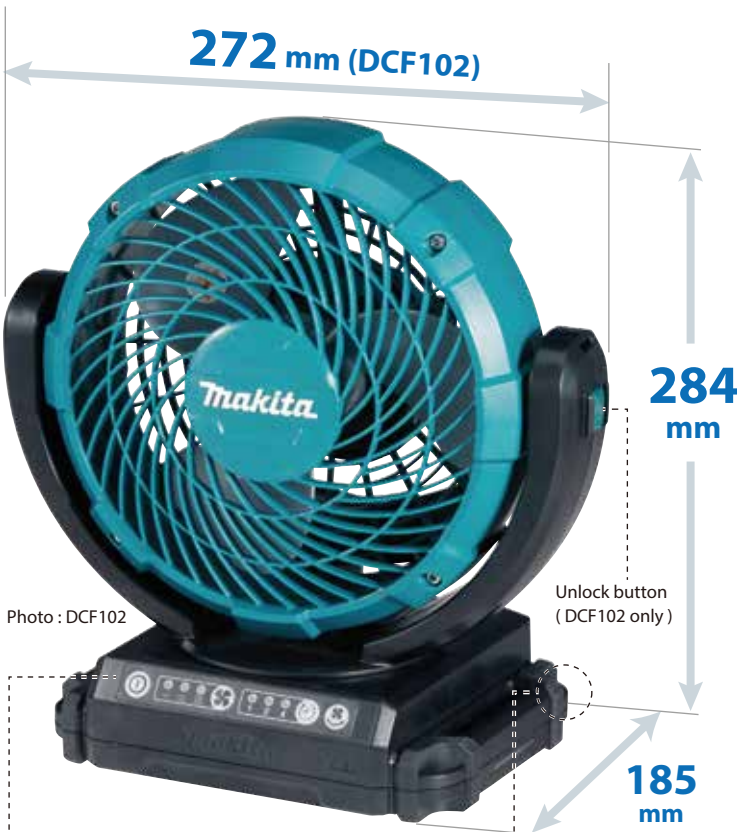

Cordless Fan
DCF102 18V / AC
CF101D 12V max / AC

Automatic Swing Fan

Photo : DCF102

Max wind speed **180** m/min

Automatically Swings 45° L/R

DCF102

CF101D

Compact size allows installation even in tight spaces

Photo : DCF102

Unlock button (DCF102 only)

Low / Middle / High selectable 3 wind speeds

Automatic-off timer : 3 stage adjustable (1 hour, 2 hours, 4 hours)

Fan
ø **180 mm**

Max wind speed
180 m/min

Tripods

Part Number: TK00LM1001

Part Number: TK00LM4001

Part Number: TK00LM5030

Automatic swing fan

Fan tilts up/ down

Fan head angle can be adjusted from side to side and up and down

- 3 settings (High 180 m/s, Medium 150 m/s, Low 120 m/s) for optimal air velocity control
- Very compact but 180 mm (7-1/8") Large fan produces strong enough air flow.

Adjustable handle

Can be mounted on some tripods

Run time (approx): min.

*with Battery fuel gauge

DCF102			CF101D		
*BL1830B 18V 3.0Ah *BL1850B 18V 5.0Ah *BL1860B 18V 6.0Ah			BL1016 12V max 1.5Ah *BL1041B 12V max 4.0Ah *BL1021B 12V max 2.0Ah		
Low	Medium	High	Low	Medium	High
1270	705	575	630	380	275