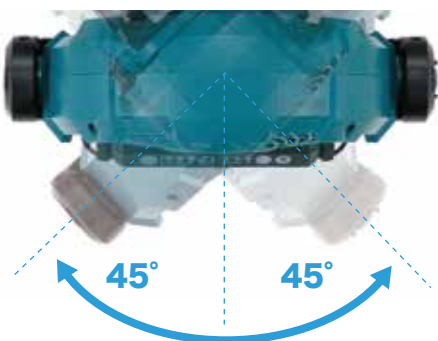

Cordless Fan
DCF102 18V / AC
CF101D 12V max / AC

Automatic Swing Fan

Photo : DCF102

Max wind speed **180** m/min

Automatically Swings 45° L/R

DCF102

CF101D

Compact size allows installation even in tight spaces

Photo : DCF102

Unlock button (DCF102 only)

Low / Middle / High selectable 3 wind speeds

Automatic-off timer : 3 stage adjustable (1 hour, 2 hours, 4 hours)

Fan
ø **180 mm**

Max wind speed
180 m/min

Tripods

Part Number: TK00LM1001

Part Number: TK00LM4001

Part Number: TK00LM5030

Automatic swing fan

Fan tilts up/ down

Fan head angle can be adjusted from side to side and up and down

- 3 settings (High 180 m/s, Medium 150 m/s, Low 120 m/s) for optimal air velocity control
- Very compact but 180 mm (7-1/8") Large fan produces strong enough air flow.