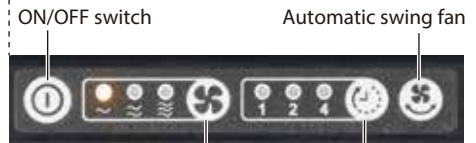

Cordless Fan
DCF102 18V / AC
CF101D 12V max / AC

Automatic Swing Fan

Photo : DCF102

Max wind speed **180** m/min

Automatically Swings 45° L/R

DCF102

CF101D

Compact size allows installation even in tight spaces

Photo : DCF102

Unlock button (DCF102 only)

Low / Middle / High selectable 3 wind speeds

Automatic-off timer : 3 stage adjustable (1 hour, 2 hours, 4 hours)

Fan
ø **180 mm**

Max wind speed
180 m/min

Tripods

Part Number: TK00LM1001

Part Number: TK00LM4001

Part Number: TK00LM5030

Automatic swing fan

Fan tilts up/ down

Fan head angle can be adjusted from side to side and up and down

- 3 settings (High 180 m/s, Medium 150 m/s, Low 120 m/s) for optimal air velocity control
- Very compact but 180 mm (7-1/8") Large fan produces strong enough air flow.