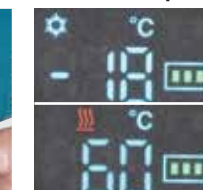

60°C [140°F]
about **5.5 h**

IPX4-rated water resistance

USB output port

Bottle opener

Indication lamps

CW001G

Compatible with 4 power sources

40Vmax XGT battery* (two in parallel or one) / 18V LXT battery* (two in parallel or one) / AC / 12V/24V DC (cigar socket)