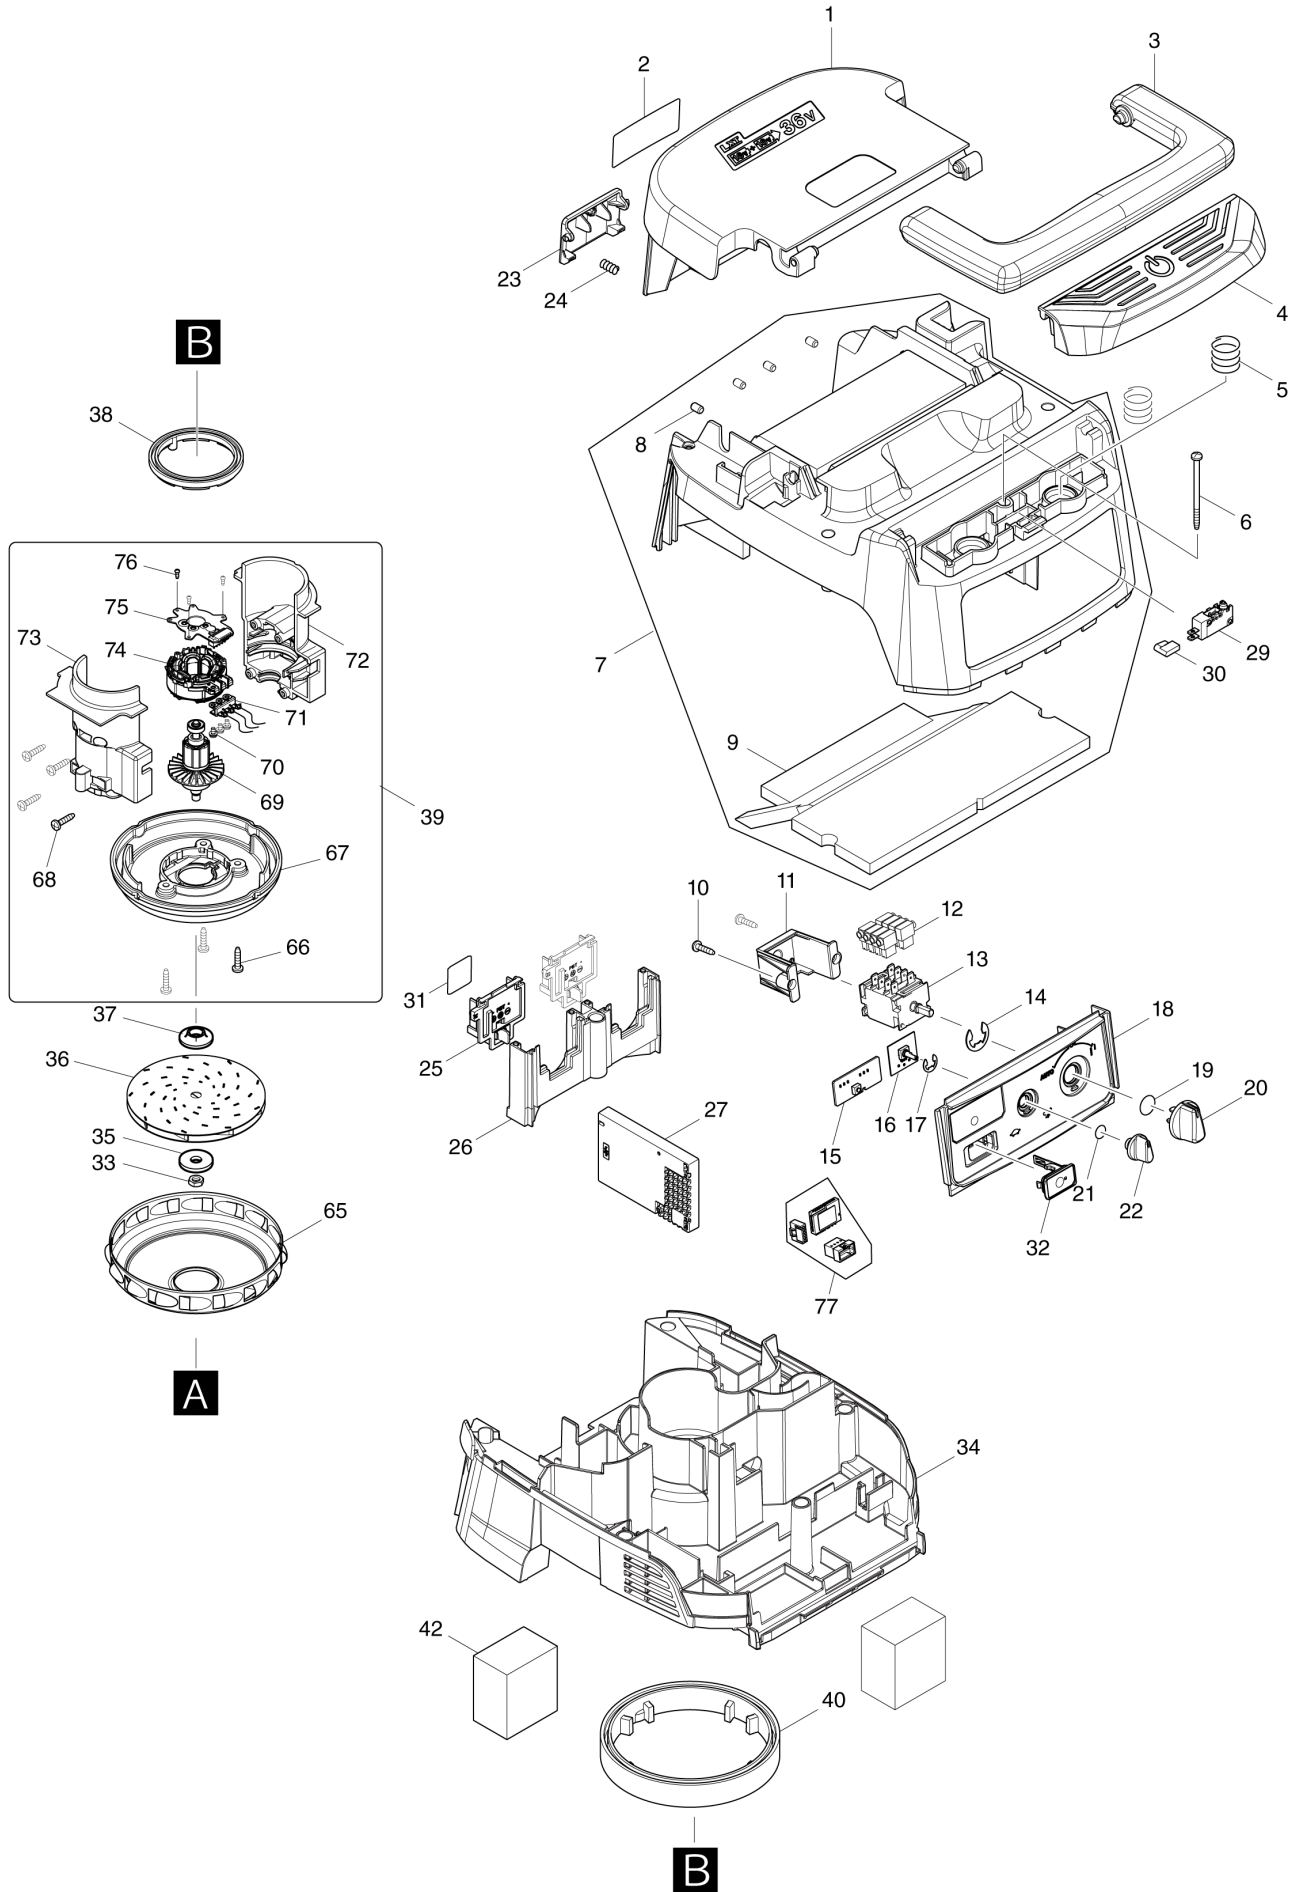

(QA) DVC867L / CORDLESS VACUUM CLEANER