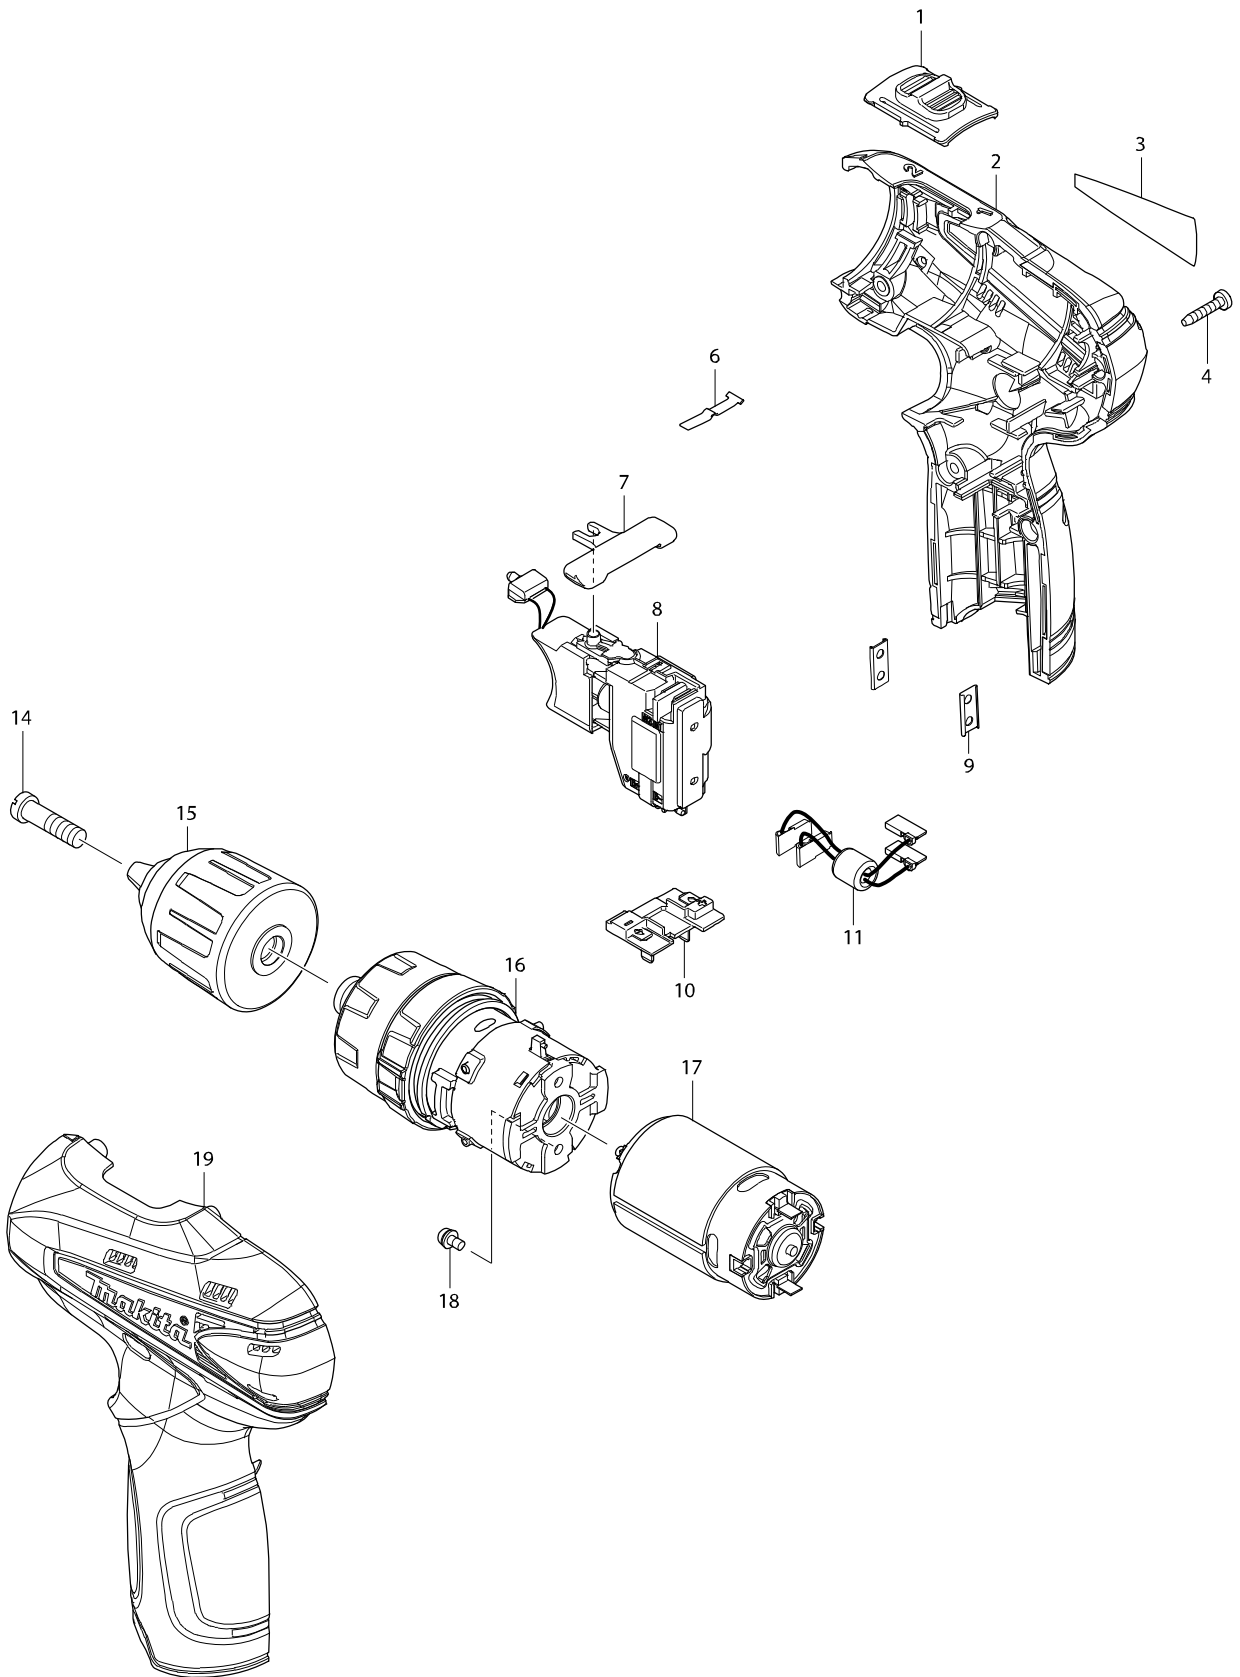

Model No. HP330D CORDLESS HAMMER DRIVER DRILL

Model No. HP330D CORDLESS HAMMER DRIVER DRILL

Item	Parts No.	Description	I/C	Qty	N/O	Opt. 1	Opt. 2	Note
001	126233-0	SPEED CHANGE LEVER ASSEMBLY		1				
C10	231433-0	COMPRESSION SPRING 4		2				
002	187359-3	HOUSING SET		1				
D10		INC. 19						
003	897342-9	HP330D NAME PLATE		1				
004	266429-2	TAPPING SCREW 3X16		6				
006	232239-9	LEAF SPRING		1				
007	450504-6	F/R CHANGE LEVER		1				
008	650691-3	SWITCH C3HW-3A-EF1M		1				
009	345998-7	SET PLATE		2				
010	643830-2	TERMINAL		1				
014	251468-5	- FLAT HEAD SCREW M6X22		1				
015	766003-1	KEYLESS DRILL CHUCK 10		1	*			
015-1	763229-6	KEYLESS DRILL CHUCK 10	<	1				
016	126148-1	GEAR ASSEMBLY		1	*			
016-1	123502-0	GEAR ASS'Y	O	1				
017	629962-9	DC MOTOR		1				
018	911003-8	PAN HEAD SCREW M3X6		2				
019	187359-3	HOUSING SET		1				
D10		INC. 2						
020	533020-4	LEAD ASS'Y		1				
021	533019-9	LEAD ASS'Y		1				
A01A	168467-9	HOLSTER		1				
A01C	168467-9	HOLSTER		1				
A02A	***DC10WA	DC10WA BATTERY CHARGER		1				
A02C	***DC10WA	DC10WA BATTERY CHARGER		1				
A03A	194550-6	BATTERY BL1013 SET		2				
A03C	194550-6	BATTERY BL1013 SET		2				
A04A	784203-1	PHILLIPS BIT 2-65		1				
A04C	784203-1	PHILLIPS BIT 2-65		1				
A05A	824781-0	PLASTIC CASE		1				
A05C	824781-0	PLASTIC CASE		1				
A06A	821525-9	PLASTIC CARRYING CASE		1				
C10	417724-5	LATCH		2				
A06C	821525-9	PLASTIC CARRYING CASE		1				
C10	417724-5	LATCH		2				
A07A	800A89-2	HP330DWE PLASTIC CASE LABEL		2				
A07C	800A92-3	HP330DWLE PLASTIC CASE LABEL		2				
A08C	DEZML100	RECHARGEABLE FLASH LIGHT(BULK		1	*			
A08-1C	AUZML100		<	1				