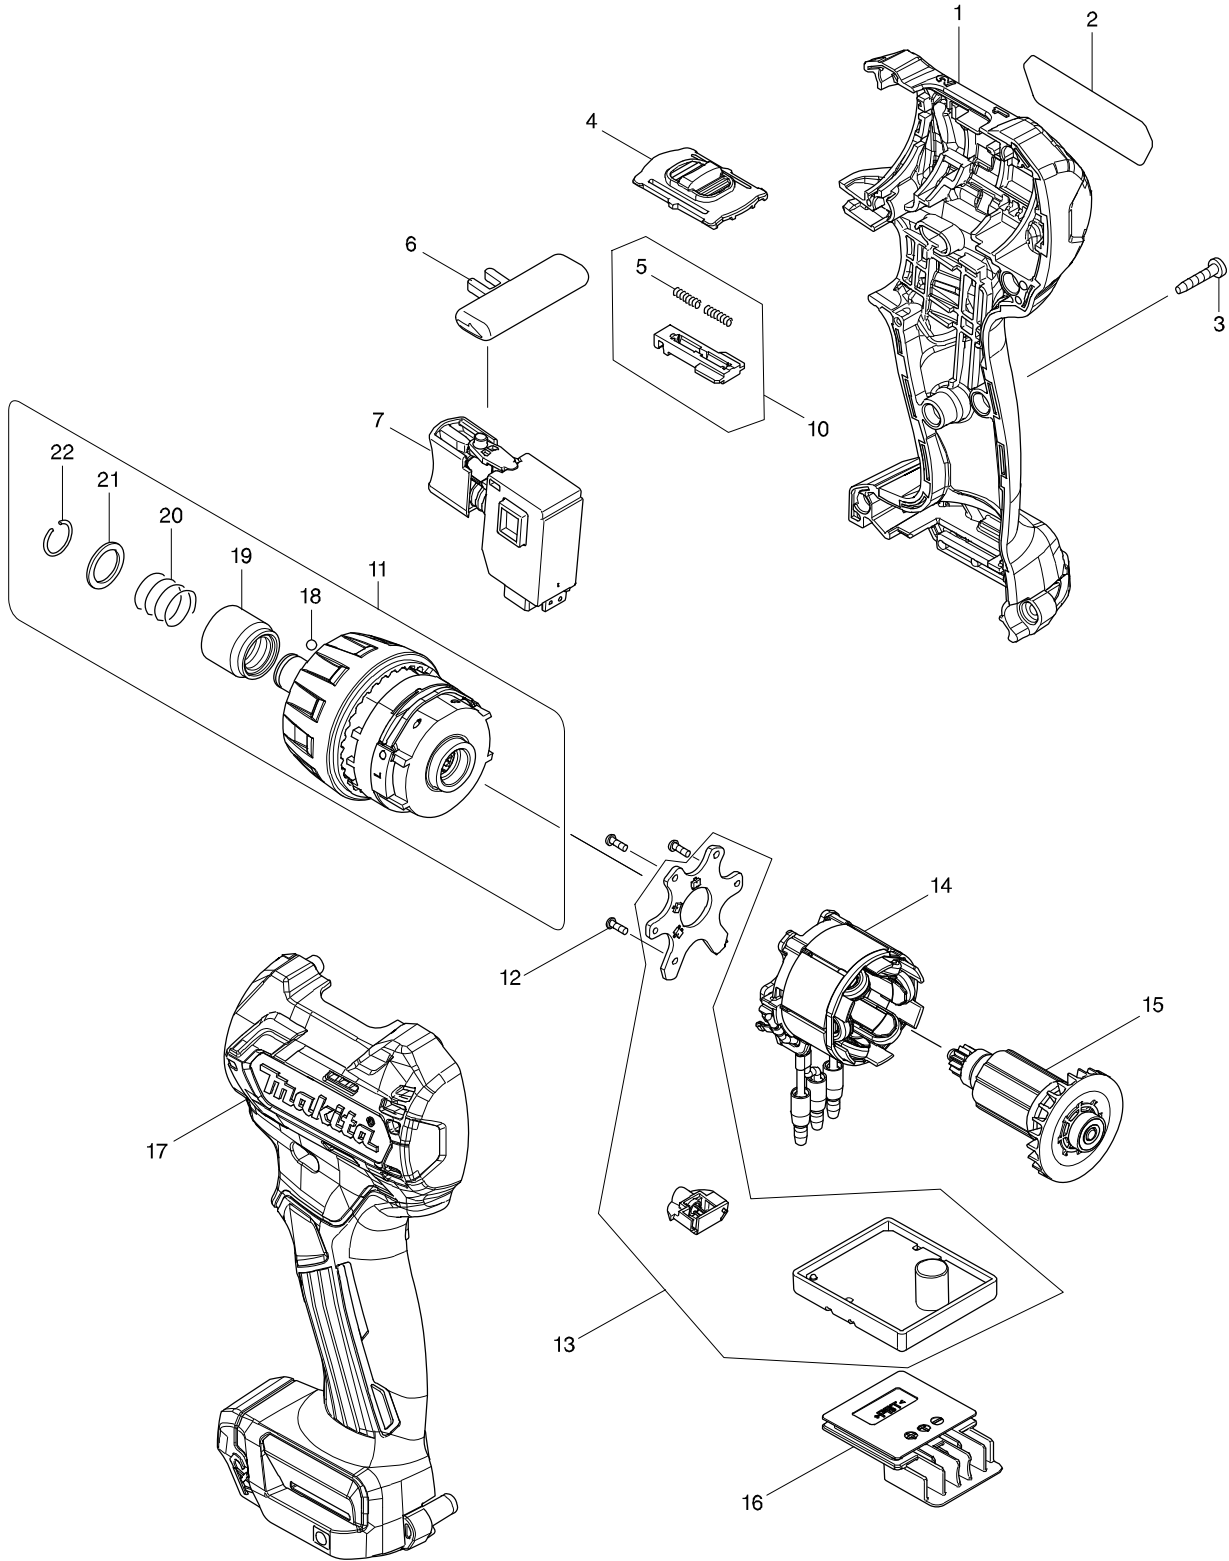

Model No. DF032D CORDLESS DRIVER DRILL

Model No. DF032D CORDLESS DRIVER DRILL

Item	Parts No.	Description	I/C	Qty	N/O	Opt. 1	Opt. 2	Note
001	183C34-7	HOUSING SET		1				
D10		INC. 17						
002	851U10-4	DF032D NAME PLATE		1				
003	266429-2	TAPPING SCREW 3X16		8				
004	456532-9	SPEED CHANGE LEVER		1				
005	233025-1	COMPRESSION SPRING 2		2				
006	419041-9	F/R CHANGE LEVER		1				
007	650689-0	SWITCH C3JW-2B		1				
010	123587-6	CHANGE LEVER ASS'Y		1				
D10		INC. 5						
011	123550-9	GEAR ASSEMBLY		1	*			
D10		INC. 18-22			*			
011-1	123869-6	GEAR ASSEMBLY	O	1				
D10		INC. 18-22						
012	266490-9	TAPPING SCREW PT 2X6		3				
013	620487-6	CONTROLLER		1	*			
013-1	620487-6	CONTROLLER	O	1				
C10	620553-9	LED CIRCUIT		1				
014	629178-6	STATOR		1				
015	619393-0	ROTOR		1	*			
015-1	619410-6	ROTOR	O	1				
016	644813-5	TERMINAL		1				
017	183C34-7	HOUSING SET		1				
D10		INC. 1						
018	216019-1	STEEL BALL 3		2				
019	326677-6	BIT SLEEVE		1				
020	233005-7	COMPRESSION SPRING 13		1				
021	347004-4	BIT WASHER		1				
022	231965-7	RING SPRING 10		1				
A01	251314-2	+ SCREW M4X12		1				
A02	346909-5	HOOK		1				
A03	784202-3	PHILLIPS BIT 2-45		1				
A04B	456128-6	BATTERY COVER		1				
A05B	***DC10SB	DC10SB BATTERY CHARGER		1				
D10		COMPO-PARTS						
A06B	197396-9	BATTERY BL1021B SET		2				
A07B	821661-1	PLASTIC CARRYING CASE		1				
C10	417724-5	LATCH		2				